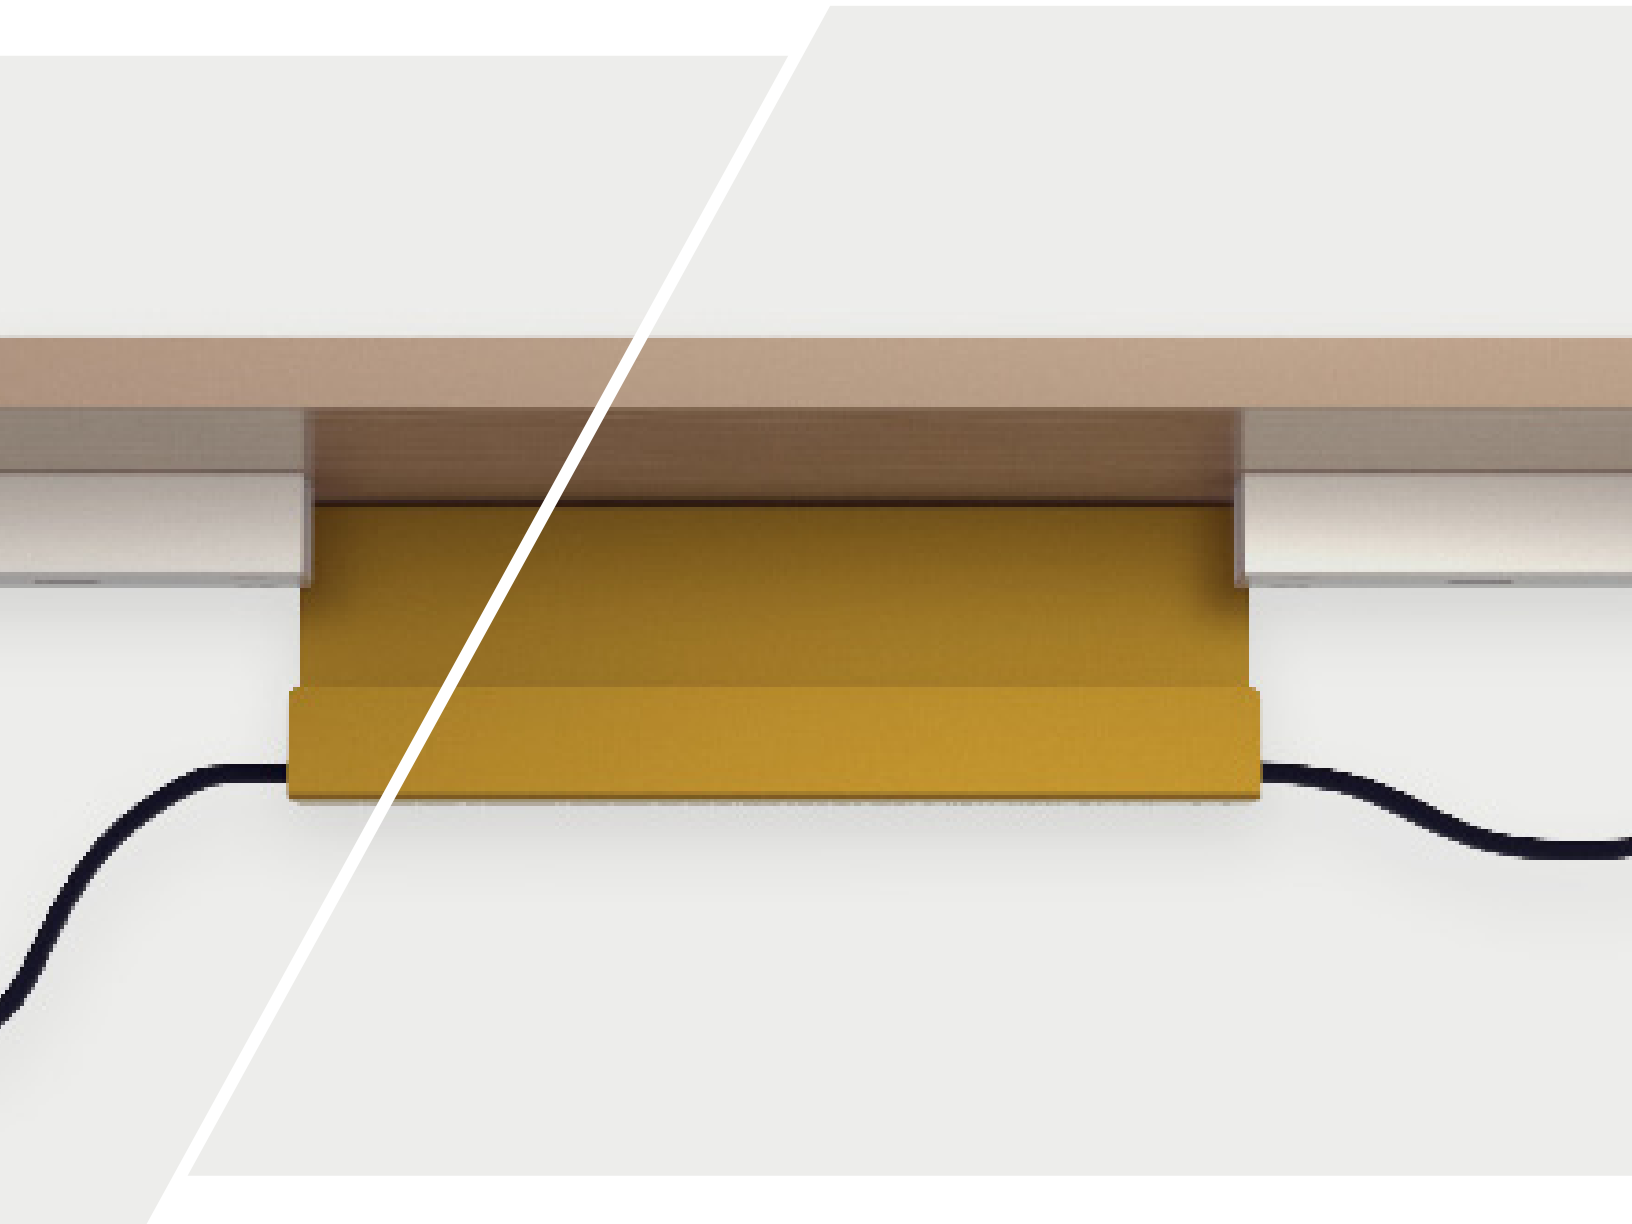

WIRE MANAGEMENT

Accessories

Keep your cords and your workspace organized with these wire management accessories! No more tangled messes or covered floors – easily integrate these products to achieve clutter-free areas.

LOOP CABLE MANAGER

- / Grips wires and cables with ease
- / Available in 2 Pack, 3 Pack, 10 Pack, 30 Pack or as a single piece
- / Mounts to underside of work surface

SCOOP CABLE MANAGER

- / Manages wires and cables of all sizes under the work surface
- / Available in 5 sizes (18", 36", 47", 59", 71")
- / Mounts to underside of work surface

CABLE TROUGH

- / Wire manager and power supply
- / Free-standing with easy mobility
- / UL listed power components available
- / Easy access covers
- / Mounting points for privacy screen add-on
- / For workstations 36" to 84" in length