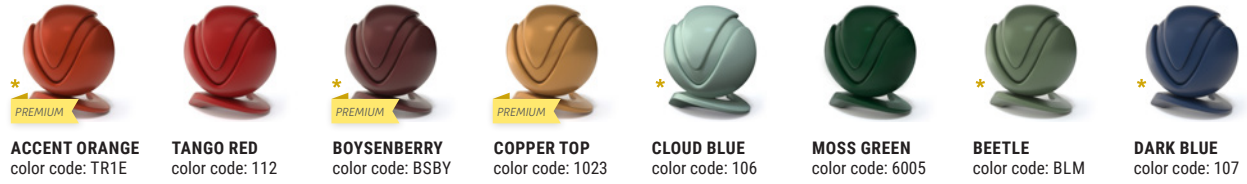

BEIGE GREY
color code: 7006

TRAFFIC GREY B
color code: 7043

SIGNAL WHITE
color code: SW
dry-erase

CREAM
color code: 9001

LIGHT IVORY
color code: 1015

IVORY
color code: 1014

GREY BEIGE
color code: 1019

PEBBLE GREY
color code: 7032

IRON GREY
color code: 7011

ANTHRACITE GRAY
color code: 7016

GREY WHITE
color code: 9002

SILK GREY
color code: 7044

SIGNAL GREY
color code: 7004

SILVER GREY
color code: 7001

TRAFFIC GREY A
color code: 7042

DUSTY GREY
color code: 7037

SLATE GREY
color code: 7015

BUMPER BLACK
color code: B05

BLACK SEMI GLOSS
color code: BSG

PREMIUM COLOR Upcharge may apply

* Extended lead time, MOQ applies.

Disclaimer: while we have made every effort to ensure the accuracy of these colors as they are shown, lighting, computer monitor and printer settings can alter their appearance. If you require a physical sample, please call your sales person or contact Customer Service.

COLOR REFERENCE

Semi-Gloss Colors

ACCENT ORANGE color code: TR1E
TANGO RED color code: 112
BOYSENBERRY color code: BSBY
COPPER TOP color code: 1023
CLOUD BLUE color code: 106
MOSS GREEN color code: 6005
BEETLE color code: BLM
DARK BLUE color code: 107