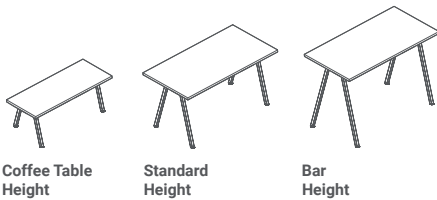

ACTIVITY

Fixed Height Table

If you're looking for a simplistic and modern design, Activity is the fixed-height table for you. While the legs are sleek, they also feature an angled design for added flair.

This table is available in multiple height options, perfect for any space, any use, any need.

FEATURES

- / Three height options (coffee table, desk and bar height)
- / Available with glides or casters
- / All steel construction

CONFIGURATIONS

FOOT DEPTH

Coffee Table: 13" | 17" | 21"
 Standard: 19" | 23" | 27"
 Bar: 26" | 30" | 34"

HEIGHT

Coffee Table 16.75"
 Standard 27.75"
 Bar 40.75"

TOP SHAPES

Rectangle

EDGE OPTIONS

BW
Brite White

GR
Graphite

WB
Walnut
Butcher Block

PO
Planked
Raw Oak

WC
Wild Cherry

This family of metal table legs is available in three heights (coffee table, desk and standing table) as well as three depth options for each height to offer versatility in outfitting just about any type of workspace. From relaxed seating areas, to maker spaces, and spots for quick standing meetings, Activity covers every need.