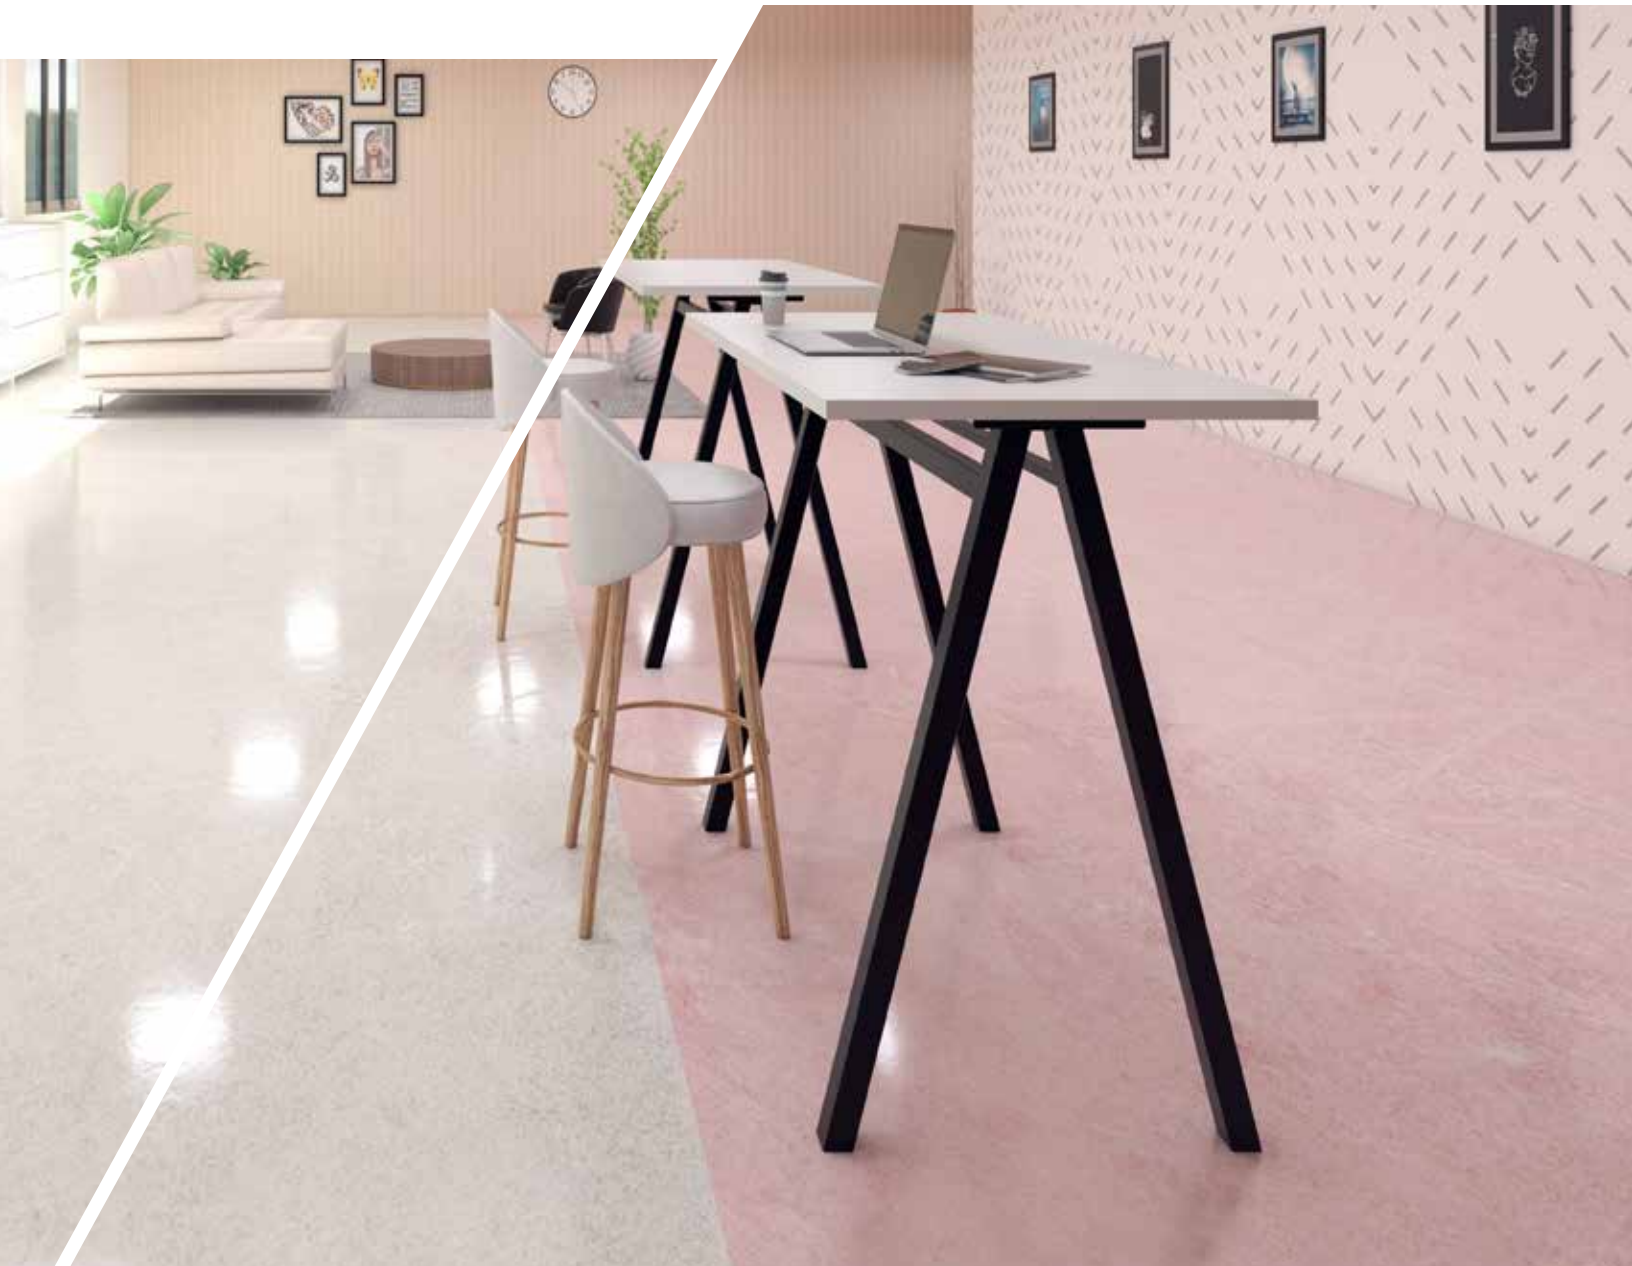

ACTIVITY

Fixed Height Table

If you're looking for a simplistic and modern design, Activity is the fixed-height table for you. While the legs are sleek, they also feature an angled design for added flair.

This table is available in multiple height options, perfect for any space, any use, any need.

FEATURES

- / Three height options (coffee table, desk and bar height)
- / Available with glides or casters
- / All steel construction

CONFIGURATIONS

FOOT DEPTH

Coffee Table: 13" | 17" | 21"
 Standard: 19" | 23" | 27"
 Bar: 26" | 30" | 34"

HEIGHT

Coffee Table 16.75"
 Standard 27.75"
 Bar 40.75"

TOP SHAPES

Rectangle

EDGE OPTIONS

BW
Brite White

GR
Graphite

WB
Walnut
Butcher Block

PO
Planked
Raw Oak

WC
Wild Cherry

This family of metal table legs is available in three heights (coffee table, desk and standing table) as well as three depth options for each height to offer versatility in outfitting just about any type of workspace. From relaxed seating areas, to maker spaces, and spots for quick standing meetings, Activity covers every need.